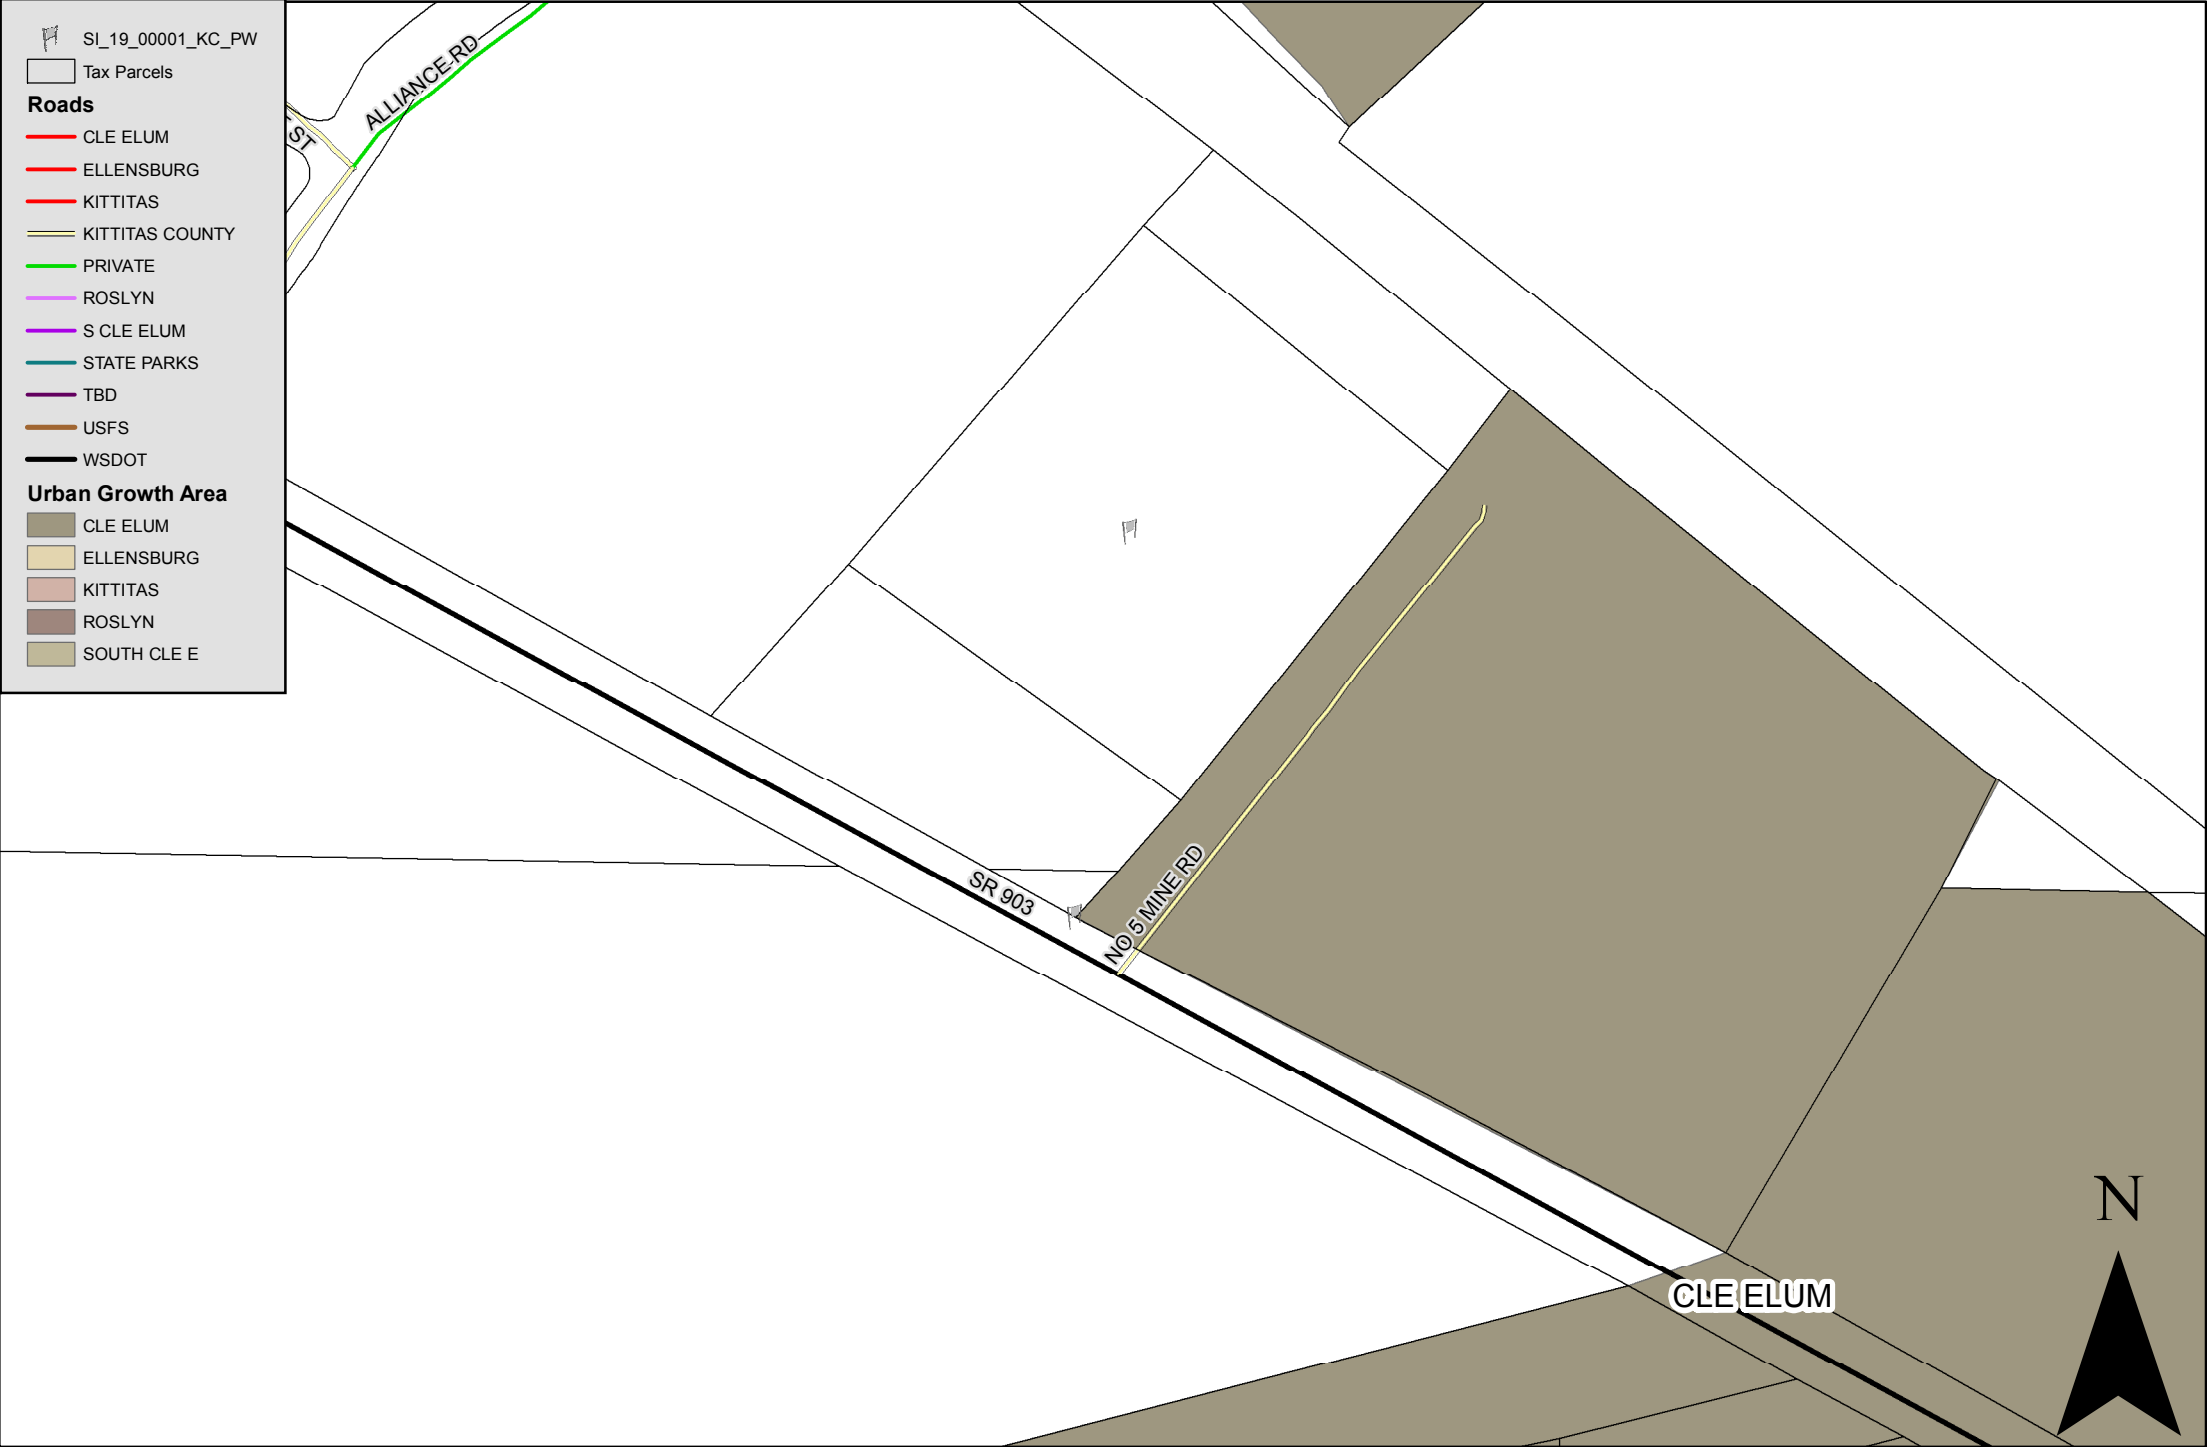

# KC PW Sign

1:2,500

Urban Growth Area